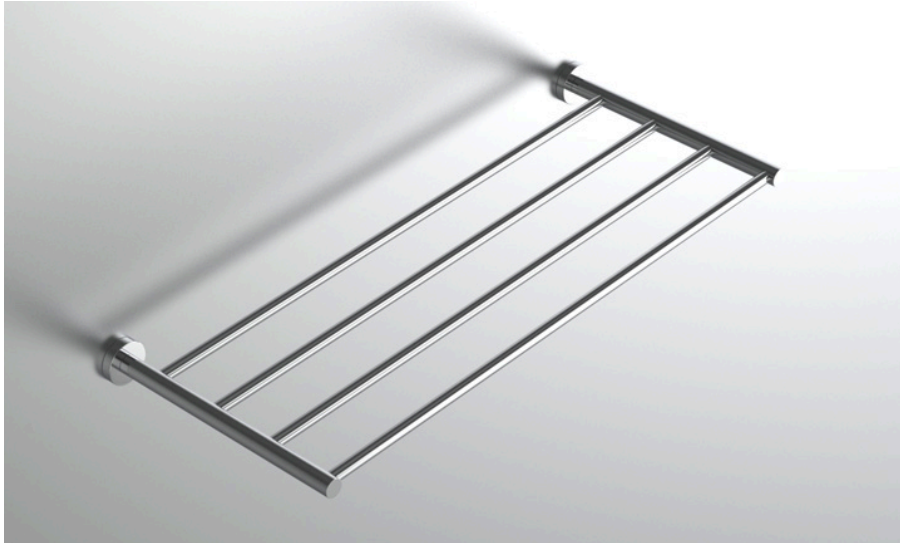

### FEATURES

- Premium 304 Grade Stainless Steel
- Solid Mount Construction
- Concealed Installation Hardware
- State of the art wall anchors included for installation on Dry wall or Tile